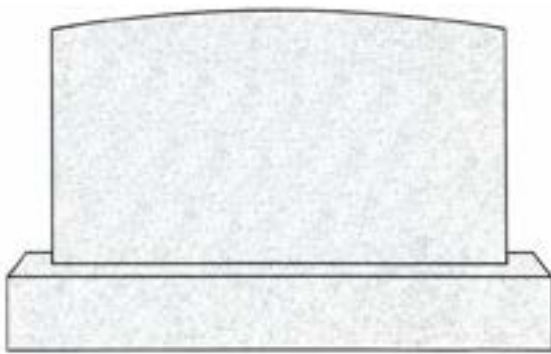

Your Family's Story in Stone

400 North Kansas Avenue • Marceline, MO
office@oldhammonument.com
660-376-2508

Monument Top Styles

These top styles are available on upright and wedge style monuments.

Flat Top

Oval Top

SERP (Serpentine) Top